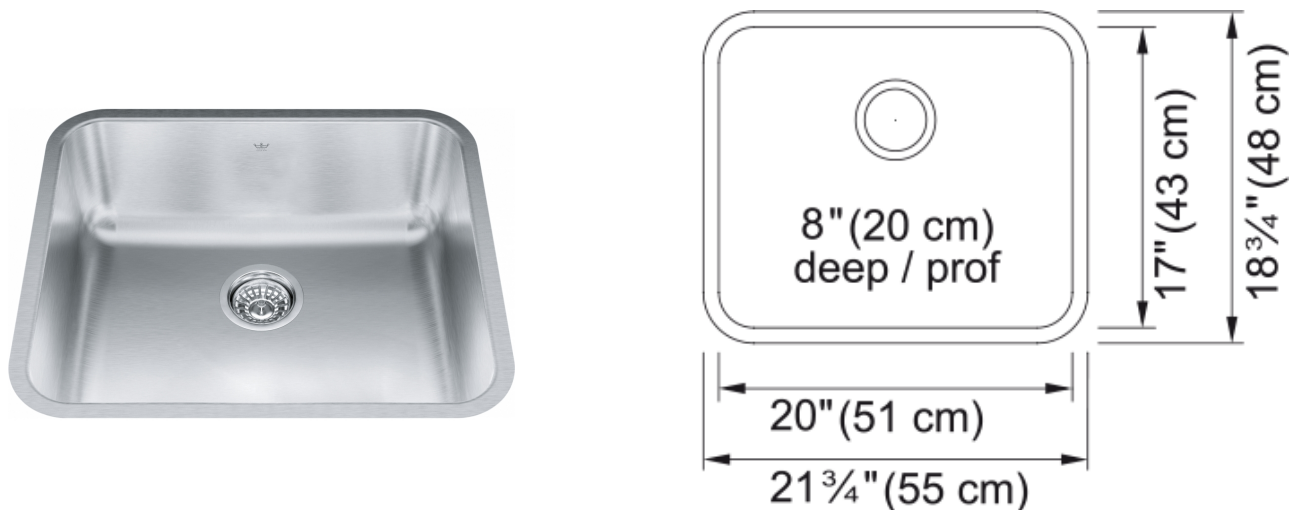

Steel Queen Undermount Sink QSUA1922-8N | 122.0651.372

Technical Data

Aspect

Sink type	Sink
Type of material	Stainless steel
Number of bowls	1
Color	Steel
Surface finish	Silk

Product Dimensions

Exterior size: right to left	21.654
Exterior size: front to back	18.898
Large bowl size: right to left	20.079
Large bowl size: front to back	16.929
Large bowl: depth	8

Installation

Minimum cabinet size	27"
----------------------	-----

Product specifications

Installation type	Undermount
Drain hole	3 1/2"
Position of drainer	No drainer

Product identification

Product brand	Kindred
Collection	Steel Queen
Certified by	CSA